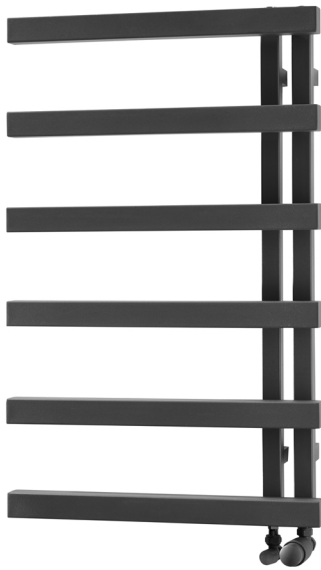

HEIGHT 795MM

HEIGHT 1245MM

## Features and Benefits

- Can be mounted facing left or right to help utilise available space
- Complements square bathroom fixtures and fittings
- Available in dual fuel option
- Open ended design for practical use
- Available in Chrome and Anthracite

795X500MM

1245X500MM