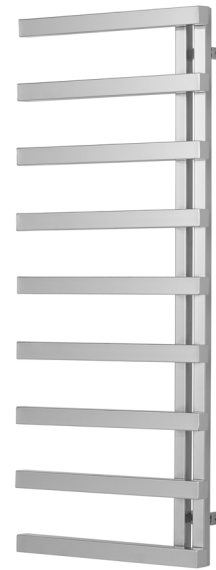

HEIGHT 795MM

HEIGHT 1245MM

## Features and Benefits

- Can be mounted facing left or right to help utilise available space
- Complements square bathroom fixtures and fittings
- Available in dual fuel option
- Open ended design for practical use
- Available in Chrome and Anthracite

Product Code New	Finish	Height (mm)	Length (mm)	Depth (mm)	Pipe Centres	Output (Watts)	Output (BTUs)															
127005	Chrome	795	500	110-120	50	363	1238															
127006	Chrome	1245	110-120	50	549	1873	120878	Anthracite	795	500	110-120	50	314	1071	120879	Anthracite	1245	500	110-120	50	461	1573
120878	Anthracite	795	500	110-120	50	314	1071															
120879	Anthracite	1245	500	110-120	50	461	1573															

795X500MM

1245X500MM