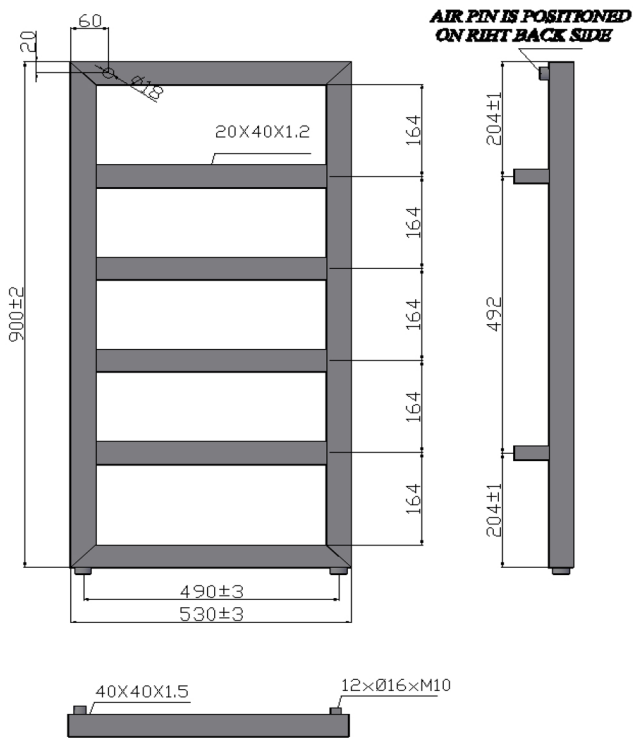

HEIGHT 900MM

HEIGHT 1300MM

Radiator Specification

- Material: Steel
- Warranty: 10 Year Manufacture
- Product tested in accordance with EN442
- Connections: 1/2"
- Max working pressure: 10 bar

Features and Benefits

- Complements square bathroom fixtures and fittings
- Available in dual fuel option
- Clean straight square bars for that stylish look
- Available in Chrome and Black Textured

Product Code New	Finish	Height (mm)	Length (mm)	Depth (mm)	Pipe Centres	Output (Watts)	Output (BTUs)
128017	Chrome	900	530	100	490	222	757
128018	Chrome	1300	530	100	490	325	1108
120882	Black Textured	900	530	100	490	335	1114
120883	Black Textured	1300	530	100	490	491	1676

900X500MM

1300X500MM